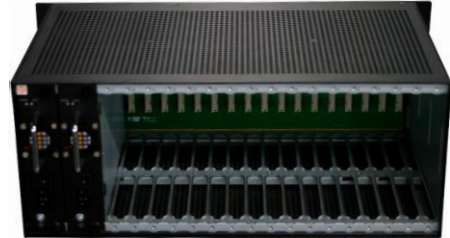

DS-3K01-17S Card Optical Chassis

DS-3K01-17S is used for multiple optical receiver (like DS-3D01R-AU) management, the whole system is capable of transmitting optical signal via the Ethernet Interface in the single-fiber and single-mode, and can be used both in pairs and cooperated with 100M Optical Transceiver. Owing to the industrial design which is highly reliable, DS-3K01-17S can be widely applied to the video surveillance systems in public security, transportation, mine, factory, etc.

Available model:
DS-3K01-17S

Key Features

- 19 inch width, 4U height
- Dual power supply design, each 220V AC
- 17 usable receiver chassis
- Backboard support VMS signal transmission
- Aluminum structure