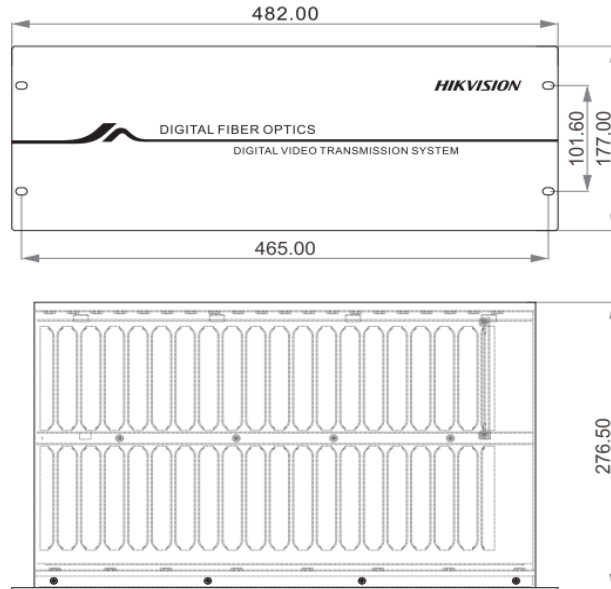

Dimensions