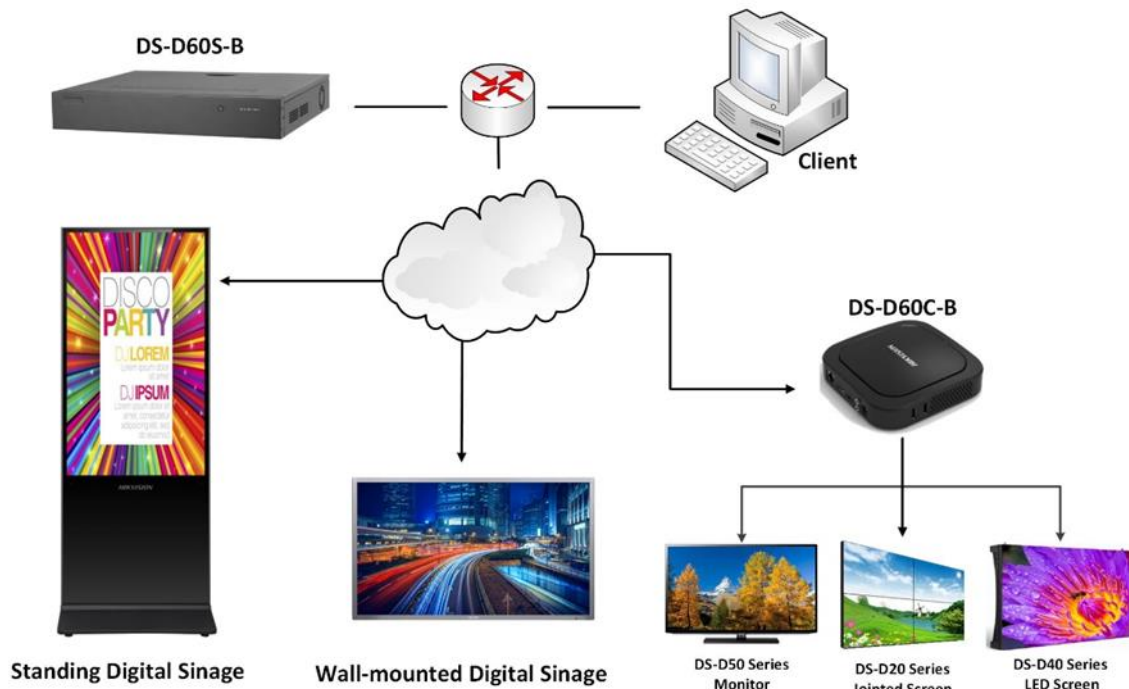

Typical Application