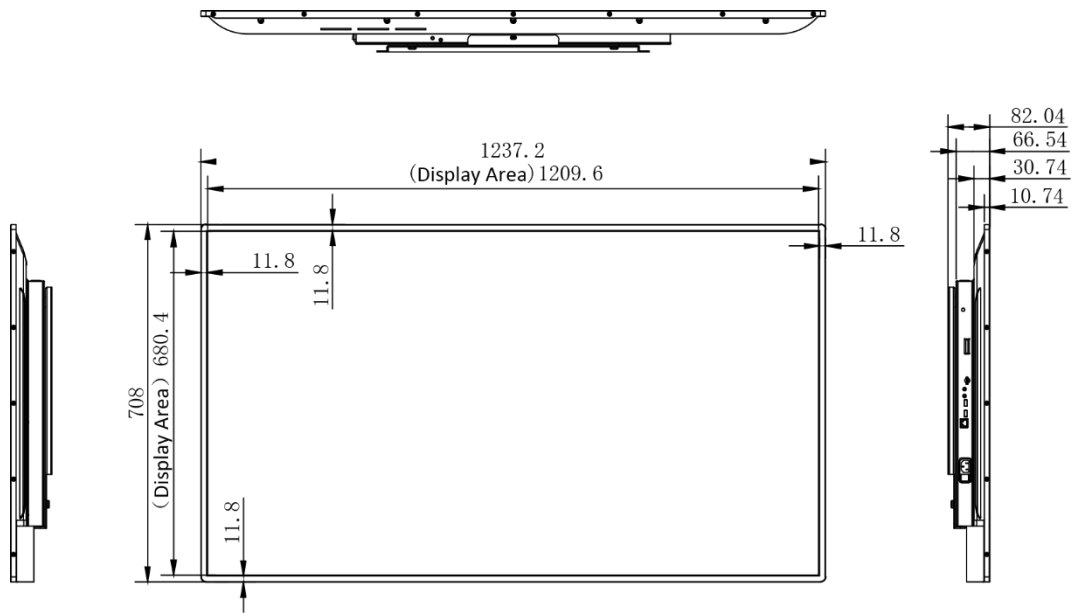

Appearance

Physical Interfaces