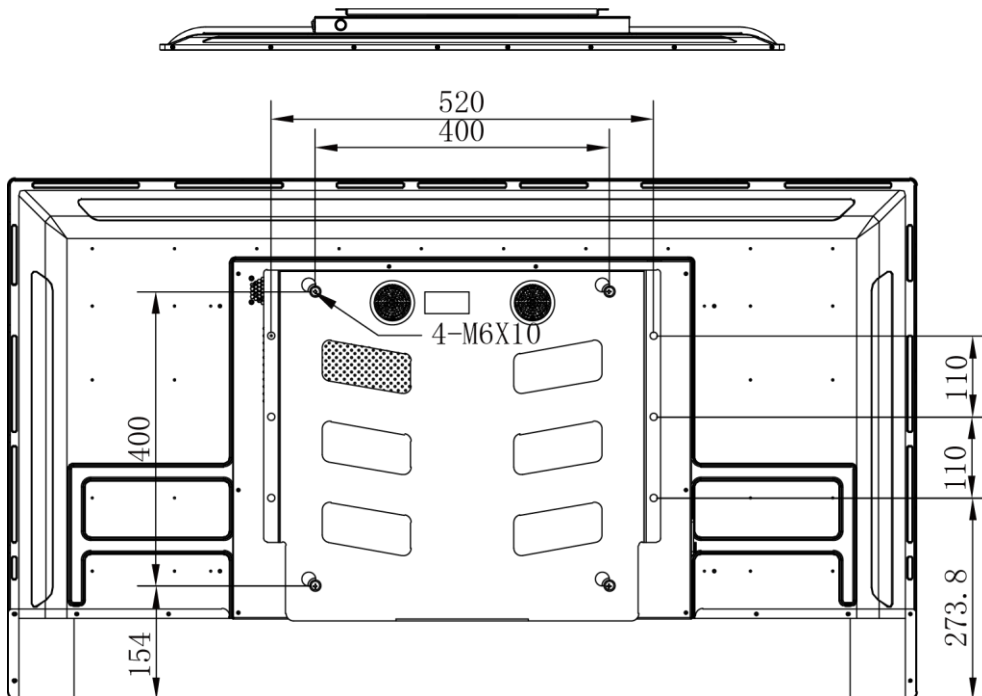

Available Model

DS-D6055UN-B

Specifications

	Model	DS-D6055UN-B
Display Parameter	Screen size	54.64 inch
	Active display area	1209.6 mm(H) × 680.4 mm(V)
	Backlight	LED backlight
	Pixel pitch	0.315 mm × 0.315 mm
	Resolution	3840 × 2160
	Brightness	380 cd/m ²
	Viewing angle	Horizontal: 178°, vertical: 178°
	Color depth	10 bit
	Contrast ratio	1200: 1
	Response time	8 ms
	Refresh rate	60 Hz
	Color gamut	72% NTSC
	Reliability	7×24 H
System Configuration	Operation System	Android6.0.1
	CPU	Cortex-A17, 4-core
	Memory	2 GB
	Built-in storage	8 GB EMMC built-in, 32 GB TF Card
Interface	Video & audio input	AUDIO IN (3.5 mm)
	Video & audio output	AUDIO OUT (3.5 mm)
		Built-in speaker 8Ω 5W×2
	Network interface	RJ45 LAN Network interface
		SIM card (only for 3G/4G device)
		Wi-Fi
	Data transmission interface	USB
		TF Card
Bluetooth		
General	Material type	Picture (Maximum resolution 3840 × 2160) : BMP/JPG/PNG/GIF

	Model	DS-D6055UN-B
		Video: ASF/AVI/MPG/3GP/MOV/MKV/WMV/FLV/MP4/RM/RMVB Audio: MP3/WAV/WMA Document: TXT/PDF Webpage: HTML/HTM APP: APK
	Power supply	100 to 240 VAC, 50/60 Hz
	Power consumption	≤ 150 W
	Standby consumption	≤ 10 W
	Working temperature	0°C to 40°C
	Working humidity	10%to 90%
	Net weight	21 kg
	Gross weight	24 kg
	Product dimensions	1237.2 mm(W) × 708 mm(H) × 82.04 mm(D)
	Package dimensions	1403 mm(W) × 898 mm(H) × 263 mm(D)
	Packing list	Remote Control × 1, Installation Guide × 1,Expansion bolt package × 6, Power Cord × 1

Appearance

Physical Interfaces

Interface	Description
SWITCH	Power switch.
100-240V	Power supply.
LAN	Network interface.
USB	2 × USB 2.0 interface.
AUDIO IN	Audio input.
AUDIO OUT	Audio output.
TF	TF card slot
SIM	SIM card slot (only 3G/4G device).