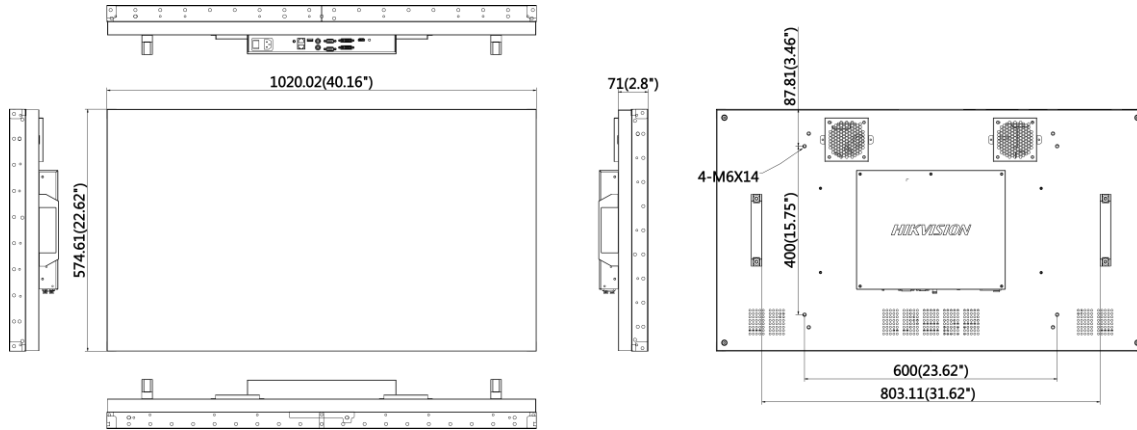

## ▪ Specification

Model		DS-D2046NH-E
<b>Product Model</b>	Product Model	DS-D2046NH-E
<b>Display</b>	Screen Size	46 inch
	Active Display Area	1018.08 (H) mm × 572.67 (V) mm
	Backlight	Direct-lit LED backlight
	Pixel Pitch	0.53 mm
	Physical Seam	1.7 mm
	Bezel Width	1.1 mm (top/left), 0.6 mm (bottom/right)
	Resolution	1920 × 1080@60 Hz (downward compatible)
	Brightness	700 cd/m <sup>2</sup>
	Viewing Angle	Horizontal 178°, vertical 178°
	Color Depth	8 bit, 16.7 M
	Contrast Ratio	4000:1
	Response Time	8 ms (G to G)
	Color Gamut	72% NTSC
	Surface Treatment	Haze 25%, 2H
<b>Interface</b>	Video & Audio Input	HDMI × 1, DVI × 1, VGA × 1, CVBS × 1, USB × 1
	Video & Audio Output	DVI × 1, VGA × 1, CVBS × 1
	Control Interface	RS232 IN × 1, RS232 OUT × 1
<b>Power</b>	Power Supply	100-240 VAC, 50/60 Hz
	Power Consumption	≤ 139 W
	Standby Consumption	≤ 0.5 W
<b>Working Environment</b>	Working Temperature	0°C to 40°C (32°F to 104°F)
	Working Humidity	20% to 90% RH (non-condensing)
	Storage Temperature	-20°C to 65°C (-4°F to 149°F)
	Storage Humidity	5% to 90% RH (non-condensing)
<b>General</b>	Casing Material	SECC
	VESA	600 (H) mm × 400 (V) mm
	Product Dimension (W × H × D)	1020.02 mm × 574.61 mm × 71 mm (40.22" × 22.62" × 2.8")
	Package Dimension (W × H × D)	Carton with two displays: 1214 mm × 783 mm × 414 mm (47.8" × 30.83" × 16.3") Carton with a single display: 1214 mm × 783 mm × 414 mm (47.8" × 30.83" × 16.3")
	Net Weight	19.24 ± 0.5 Kg (42.42 ± 1.1 lb) for single display
	Gross Weight	Carton with two displays: 47.68 ± 0.5 Kg (105.12 ± 1.1 lb) Carton with a single display: 26.07 ± 0.5 Kg (57.47 ± 1.1 lb)
	Packing List	LCD display × 1, power cable × 1, network cable × 1, screw × 4, installation instruction × 1, remote control × 1, IR receiver × 1, CD-ROM × 1, RS-232 converter × 1

## Dimension