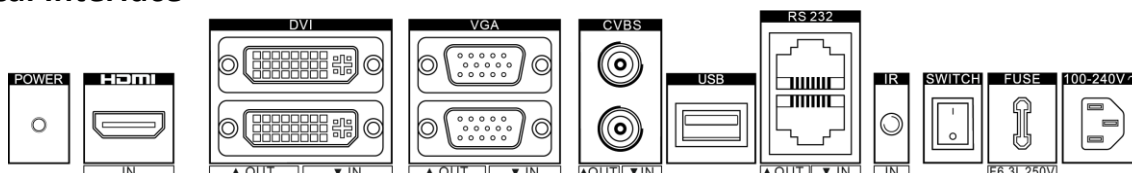

▪ Physical Interface

Interface	Description	Interface	Description
POWER	Power indicator	HDMI IN	HDMI input interface
DVI OUT	DVI-I output interface for digital signals	DVI IN	DVI-I input interface for digital signals
VGA OUT	VGA output interface for analog signals	VGA IN	VGA input interface for analog signals
CVBS OUT	CVBS output interface for signals	CVBS IN	CVBS input interface for signals