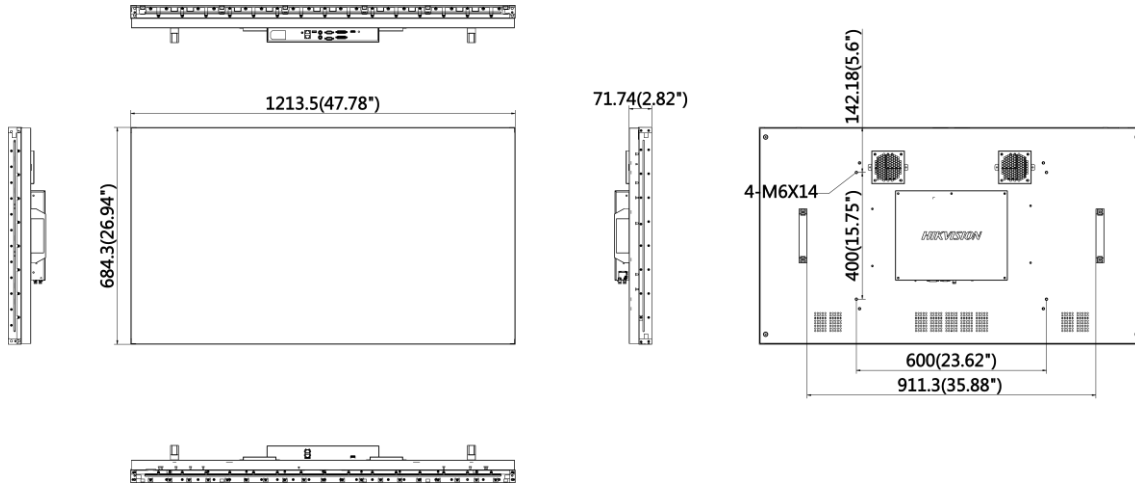

## ▪ Specification

Model		DS-D2055NH-B/Y
<b>Product Model</b>	Product Model	DS-D2055NH-B/Y
<b>Display</b>	Screen Size	55 inch
	Active Display Area	1209.6 (H) mm × 680.4 (V) mm
	Backlight	Direct-lit LED backlight
	Pixel Pitch	0.63 mm
	Physical Seam	3.5 mm
	Bezel Width	2.3 mm (top/left), 1.2 mm (bottom/right)
	Resolution	1920 × 1080@60 Hz (downward compatible)
	Brightness	700 cd/m <sup>2</sup>
	Viewing Angle	Horizontal 178°, vertical 178°
	Color Depth	8 bit, 16.7 M
	Contrast Ratio	1200:1
	Response Time	8 ms (G to G)
	Color Gamut	72% NTSC
Surface Treatment	Haze 25%, 3H	
<b>Interface</b>	Video & Audio Input	HDMI × 1, DVI × 1, VGA × 1, CVBS × 1, USB × 1
	Video & Audio Output	DVI × 1, VGA × 1, CVBS × 1
	Control Interface	RS232 IN × 1, RS232 OUT × 1
<b>Power</b>	Power Supply	100-240 VAC, 50/60 Hz
	Power Consumption	≤ 230 W
	Standby Consumption	≤ 0.5 W
<b>Working Environment</b>	Working Temperature	0°C to 40°C (32°F to 104°F)
	Working Humidity	10% to 80% RH (non-condensing)
	Storage Temperature	-20°C to 65°C (-4°F to 149°F)
	Storage Humidity	10% to 80% RH (non-condensing)
<b>General</b>	Casing Material	SECC
	VESA	600 (H) mm × 400 (V) mm
	Product Dimension (W × H × D)	1213.5 mm × 684.3 mm × 71.74 mm (47.78" × 26.94" × 2.82")
	Package Dimension (W × H × D)	Carton with two displays: 1404 mm × 910 mm × 464 mm (55.28" × 35.83" × 18.27") Carton with a single display: 1404 mm × 910 mm × 464 mm (55.28" × 35.83" × 18.27")
	Net Weight	26.91 ± 0.5 Kg (59.33 ± 1.1 lb) for single display
	Gross Weight	68.12 ± 0.5 Kg (150.18 ± 1.1 lb) for carton with two displays 38.84 ± 0.5 Kg (85.63 ± 1.1 lb) for carton with a single display
	Packing List	LCD display × 1, power cable × 1, network cable × 1, screw × 4, installation instruction × 1, remote control × 1, IR receiver × 1, CD-ROM × 1, RS-232 converter × 1

## Dimension