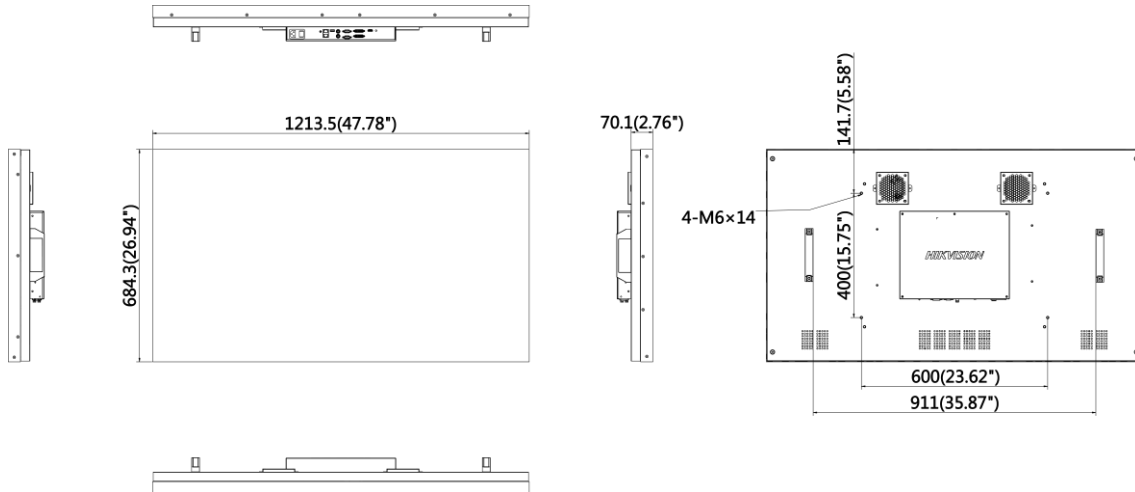

## ▪ Specification

Model		DS-D2055NH-B
<b>Product Model</b>	Product Model	DS-D2055NH-B
<b>Display</b>	Screen Size	55 inch
	Active Display Area	1209.6 (H) mm × 680.4 (V) mm
	Backlight	Direct-lit LED backlight
	Pixel Pitch	0.63 mm
	Physical Seam	3.5 mm
	Bezel Width	2.3 mm (top/left), 1.2 mm (bottom/right)
	Resolution	1920 × 1080@60 Hz (downward compatible)
	Brightness	700 cd/m <sup>2</sup>
	Viewing Angle	Horizontal 178°, vertical 178°
	Color Depth	8 bit, 16.7 M
	Contrast Ratio	4000:1
	Response Time	8 ms (G to G)
	Color Gamut	72% NTSC
Surface Treatment	Haze 25%, 2H	
<b>Interface</b>	Video & Audio Input	HDMI × 1, DVI × 1, VGA × 1, CVBS × 1, USB × 1
	Video & Audio Output	DVI × 1, VGA × 1, CVBS × 1
	Control Interface	RS232 IN × 1, RS232 OUT × 1
<b>Power</b>	Power Supply	100-240 VAC, 50/60 Hz
	Power Consumption	≤ 230 W
	Standby Consumption	≤ 0.5 W
<b>Working Environment</b>	Working Temperature	0°C to 40°C (32°F to 104°F)
	Working Humidity	20% to 90% RH (non-condensing)
	Storage Temperature	-20°C to 60°C (-4°F to 140°F)
	Storage Humidity	10% to 90% RH (non-condensing)
<b>General</b>	Casing Material	SECC
	VESA	600 (H) mm × 400 (V) mm
	Product Dimension (W × H × D)	1213.5 mm × 684.3 mm × 70.1 mm (47.78" × 26.94" × 2.76")
	Package Dimension (W × H × D)	Carton with two displays: 1404 mm × 910 mm × 464 mm (55.28" × 35.83" × 18.27") Carton with a single display: 1404 mm × 910 mm × 464 mm (55.28" × 35.83" × 18.27")
	Net Weight	24.68 ± 0.5 Kg (54.41 ± 1.1 lb) for single display
	Gross Weight	63.66 ± 0.5 Kg (140.35 ± 1.1 lb) for carton with two displays 36.61 ± 0.5 Kg (80.71 ± 1.1 lb) for carton with a single display
	Packing List	LCD display × 1, power cable × 1, network cable × 1, screw × 4, installation instruction × 1, remote control × 1, IR receiver × 1, CD-ROM × 1, RS-232 converter × 1

## Dimension