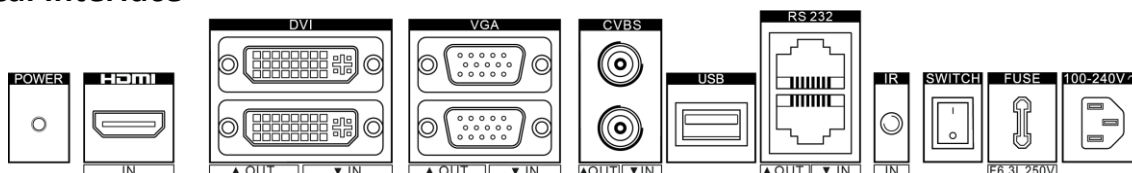

▪ Physical Interface

Interface	Description	Interface	Description
POWER	Power indicator	HDMI IN	HDMI input interface
DVI OUT	DVI-I output interface for digital signals	DVI IN	DVI-I input interface for digital signals
VGA OUT	VGA output interface for analog signals	VGA IN	VGA input interface for analog signals
CVBS OUT	CVBS output interface for signals	CVBS IN	CVBS input interface for signals